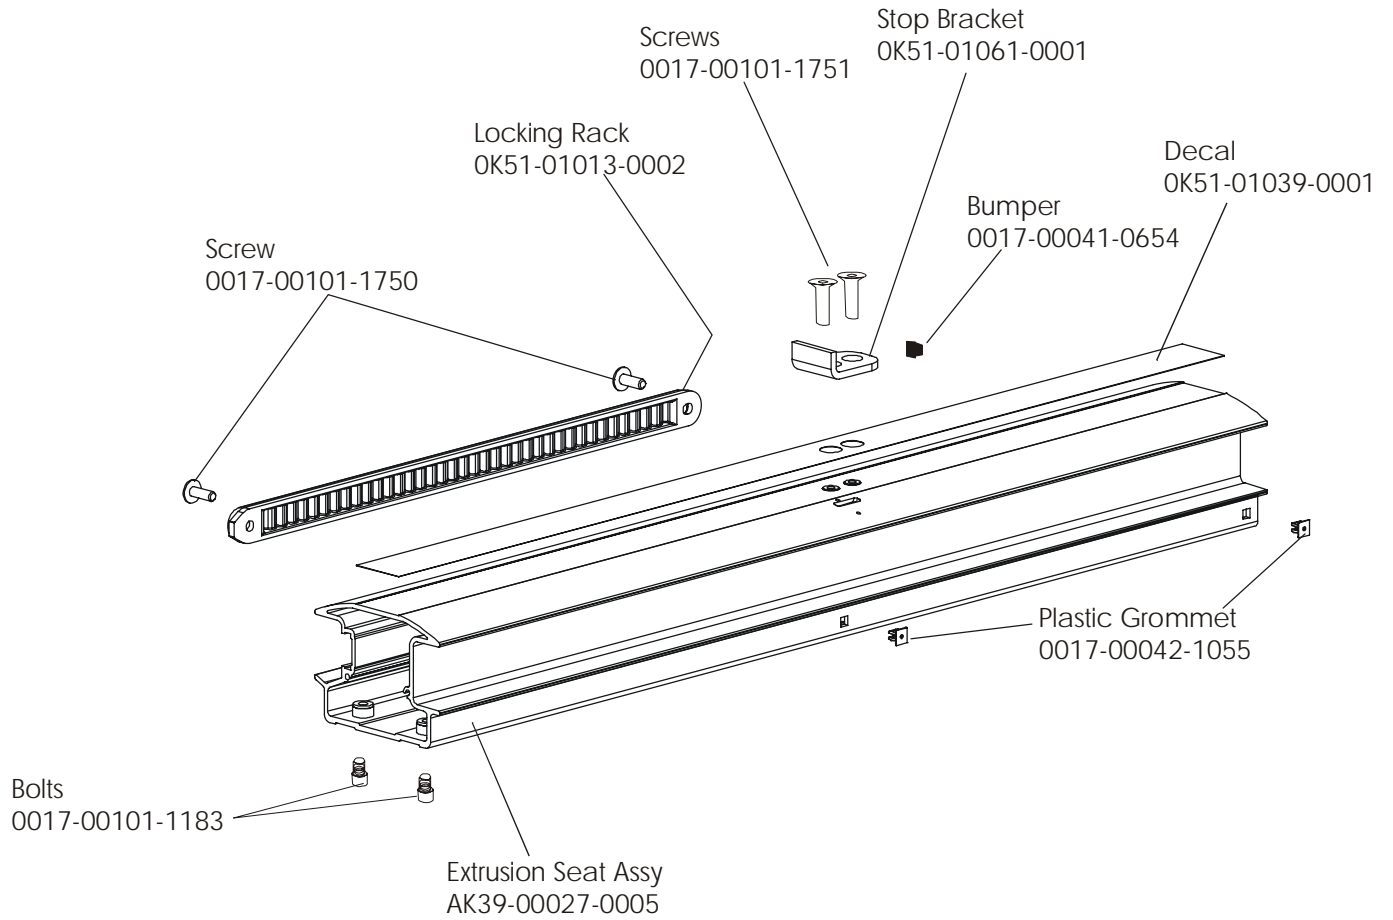

ARCTIC SILVER 95RWEZ
Extrusion Assy. – AK39-00027-0005

95RWEZ-0100-01
S/N CZR100000 and UP